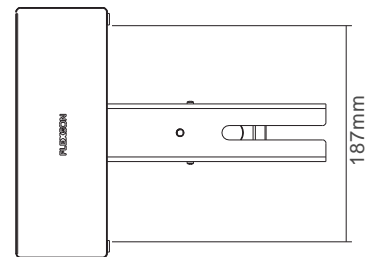

SA-X4DK **Dock for 4 Sonos Amps**

The Flexson Dock holds up to four Sonos Amps, keeping your install looking compact and tidy. Once the unit is fitted to a wall or cabinet the four Sonos Amps simply slide in. The Sonos Amps then click into place and are held securely in position via clever retaining clips. These clips will allow the unit to be mounted underneath a cabinet if required. There is also enough space inside the Dock to neatly run cables from all four units.

- Versatile design can be desk or wall mounted. Sonos Amps simply clip securely into place.
- Bespoke design securely holds up to four Sonos Amps
- Can be desk or wall mounted
- Can be bolted to bottom of a cabinet
- Clever cable management to keep things tidy
- Precision engineered. Quick and easy to fit
- High grade-steel construction
- Available in black to perfectly match the Sonos Amp
- Designed and manufactured in the UK

Black				
Product Code	FLXSAX4DK1021			
UPC Number	5057964000404			
UK, European and US (SRP)	£159.99	€224.99	\$224.99	
Product Specifications	Height	Width	Depth	Weight
Product Size (mm)	337mm	217mm	272mm	3.01kg
Carton Dimensions (mm)	340mm	220mm	279mm	3.7kg
Carton Contents	1 x Dock and Instructions (wall fixings not included)			
Country of Manufacture	China	Outer Carton Quantity		4