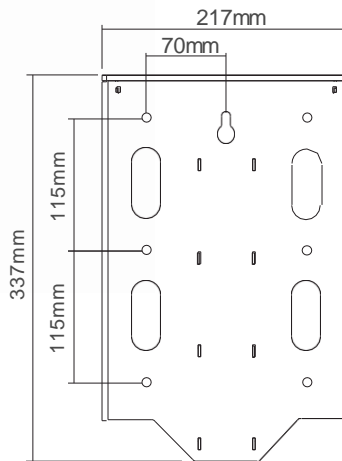

SA-X4DK **Dock for 4 Sonos Amps**

The Flexson Dock holds up to four Sonos Amps, keeping your install looking compact and tidy. Once the unit is fitted to a wall or cabinet the four Sonos Amps simply slide in. The Sonos Amps then click into place and are held securely in position via clever retaining clips. These clips will allow the unit to be mounted underneath a cabinet if required. There is also enough space inside the Dock to neatly run cables from all four units.

- Versatile design can be desk or wall mounted. Sonos Amps simply clip securely into place.
- Bespoke design securely holds up to four Sonos Amps
- Can be desk or wall mounted
- Can be bolted to bottom of a cabinet
- Clever cable management to keep things tidy
- Precision engineered. Quick and easy to fit
- High grade-steel construction
- Available in black to perfectly match the Sonos Amp
- Designed and manufactured in the UK

Black				
Product Code	FLXSAX4DK1021			
UPC Number	5057964000404			
UK, European and US (SRP)	£159.99	€224.99	\$224.99	
Product Specifications	Height	Width	Depth	Weight
Product Size (mm)	337mm	217mm	272mm	3.01kg
Carton Dimensions (mm)	340mm	220mm	279mm	3.7kg
Carton Contents	1 x Dock and Instructions (wall fixings not included)			
Country of Manufacture	China	Outer Carton Quantity		4