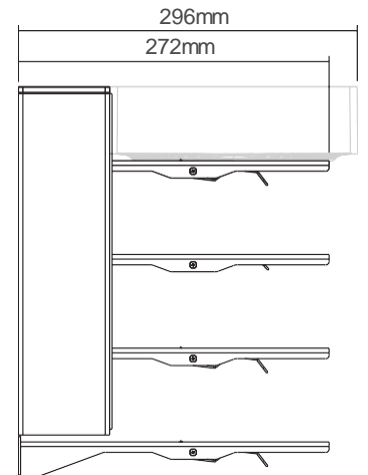

SA-X4DK **Dock for 4 Sonos Amps**

The Flexson Dock holds up to four Sonos Amps, keeping your install looking compact and tidy. Once the unit is fitted to a wall or cabinet the four Sonos Amps simply slide in. The Sonos Amps then click into place and are held securely in position via clever retaining clips. These clips will allow the unit to be mounted underneath a cabinet if required. There is also enough space inside the Dock to neatly run cables from all four units.

- Versatile design can be desk or wall mounted. Sonos Amps simply clip securely into place.
- Bespoke design securely holds up to four Sonos Amps
- Can be desk or wall mounted
- Can be bolted to bottom of a cabinet
- Clever cable management to keep things tidy
- Precision engineered. Quick and easy to fit
- High grade-steel construction
- Available in black to perfectly match the Sonos Amp
- Designed and manufactured in the UK

Black				
Product Code	FLXSAX4DK1021			
UPC Number	5057964000404			
UK, European and US (SRP)	£159.99	€224.99	\$224.99	
Product Specifications	Height	Width	Depth	Weight
Product Size (mm)	337mm	217mm	272mm	3.01kg
Carton Dimensions (mm)	340mm	220mm	279mm	3.7kg
Carton Contents	1 x Dock and Instructions (wall fixings not included)			
Country of Manufacture	China	Outer Carton Quantity		4